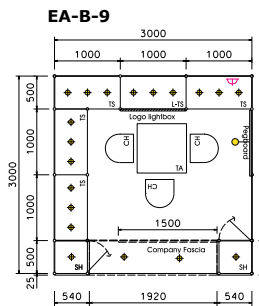

Messe München
International

HKTDC
香港貿發局

www.hktdc.com

Premium Booth (2 choices) 特級攤位 (兩款)

EA-A-9

9 sq.m
3mW x 3mD x 3.5mH

Option A

Booth Specification 攤位規格		9 sqm. QTY.
	Front glass showcase with glass swing door, w/ 1 x 50w halogen downlight 門前玻璃陳列飾櫃連玻璃掩門，及1盞50瓦特石英燈 (0.4mW x 0.4mDx 0.8mH)	1
	Table showcase counter 玻璃飾櫃 (1mL x 0.5mD x 1mH)	1
	Lockable cabinet 有鎖地櫃 (1mL x 0.5mD x 0.75mH)	3
	Wooden shelf (flat) 木平層板 (1mL x 0.3mD)	6
	Square meeting table 正方檯 (0.7m x 0.7m x 0.75mH)	1
	Black leather chair 黑皮椅	3
	100w longarmed spotlight 100w瓦特長臂射燈	5
	150w Gilbert lamp (for fascia) 150w瓦特盞燈	2
	500w square power pin socket 500w瓦特方腳插座	1

EA-B-9

9 sq.m
3mW x 3mD x 3.5mH

Option B

Booth Specification 攤位規格		9 sqm. QTY.
	Tall showcase 2 layers of glass shelf, 3 x 50w halogen downlights 高身陳列飾櫃連2層玻璃層板，及3盞50瓦特石英燈 (1mL x 0.5mD x 2.5mH)	5
	Front showcase in spray paint finish — Pantone#5005C w/. 100w recess downlight 門前高身陳列飾櫃 (pantone #5005C) 及1盞 100瓦特筒燈 (黃光) (0.5mL x 0.5mD x 3.5mH)	2
	Square meeting table 正方檯 (0.7m x 0.7m x 0.75mH)	1
	Black leather chair 黑皮椅	3
	100w longarmed spotlight 100w瓦特長臂射燈	1
	50w halogen light (for fascia) 50w瓦特石英燈	2
	500w square power pin socket 500w瓦特方腳插座	1
	Company Logo Lightbox 公司商標燈箱 (1mL x 0.5mH)	1
	Pegboard w/. 30 hooks 洞洞板連30個鉤子 (1mW x 2.5mH)	1