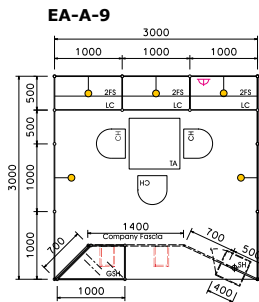

Messe München
International

HKTDC
香港貿發局

www.hktdc.com

Premium Booth (2 choices) 特級攤位 (兩款)

EA-A-9

9 sq.m
3mW x 3mD x 3.5mH

Option A

Booth Specification 攤位規格		9 sqm. QTY.
	Front glass showcase with glass swing door, w/ 1 x 50w halogen downlight 門前玻璃陳列飾櫃連玻璃掩門，及1盞50瓦特石英燈 (0.4mW x 0.4mDx 0.8mH)	1
	Table showcase counter 玻璃飾櫃 (1mL x 0.5mD x 1mH)	1
	Lockable cabinet 有鎖地櫃 (1mL x 0.5mD x 0.75mH)	3
	Wooden shelf (flat) 木平層板 (1mL x 0.3mD)	6
	Square meeting table 正方檯 (0.7m x 0.7m x 0.75mH)	1
	Black leather chair 黑皮椅	3
	100w longarmed spotlight 100w瓦特長臂射燈	5
	150w Gilbert lamp (for fascia) 150w瓦特盞燈	2
	500w square power pin socket 500w瓦特方腳插座	1

EA-B-9

9 sq.m
3mW x 3mD x 3.5mH

Option B

Booth Specification 攤位規格		9 sqm. QTY.
	Tall showcase 2 layers of glass shelf, 3 x 50w halogen downlights 高身陳列飾櫃連2層玻璃層板，及3盞50瓦特石英燈 (1mL x 0.5mD x 2.5mH)	5
	Front showcase in spray paint finish — Pantone#5005C w/. 100w recess downlight 門前高身陳列飾櫃 (pantone #5005C) 及1盞 100瓦特筒燈 (黃光) (0.5mL x 0.5mD x 3.5mH)	2
	Square meeting table 正方檯 (0.7m x 0.7m x 0.75mH)	1
	Black leather chair 黑皮椅	3
	100w longarmed spotlight 100w瓦特長臂射燈	1
	50w halogen light (for fascia) 50w瓦特石英燈	2
	500w square power pin socket 500w瓦特方腳插座	1
	Company Logo Lightbox 公司商標燈箱 (1mL x 0.5mH)	1
	Pegboard w/. 30 hooks 洞洞板連30個鉤子 (1mW x 2.5mH)	1